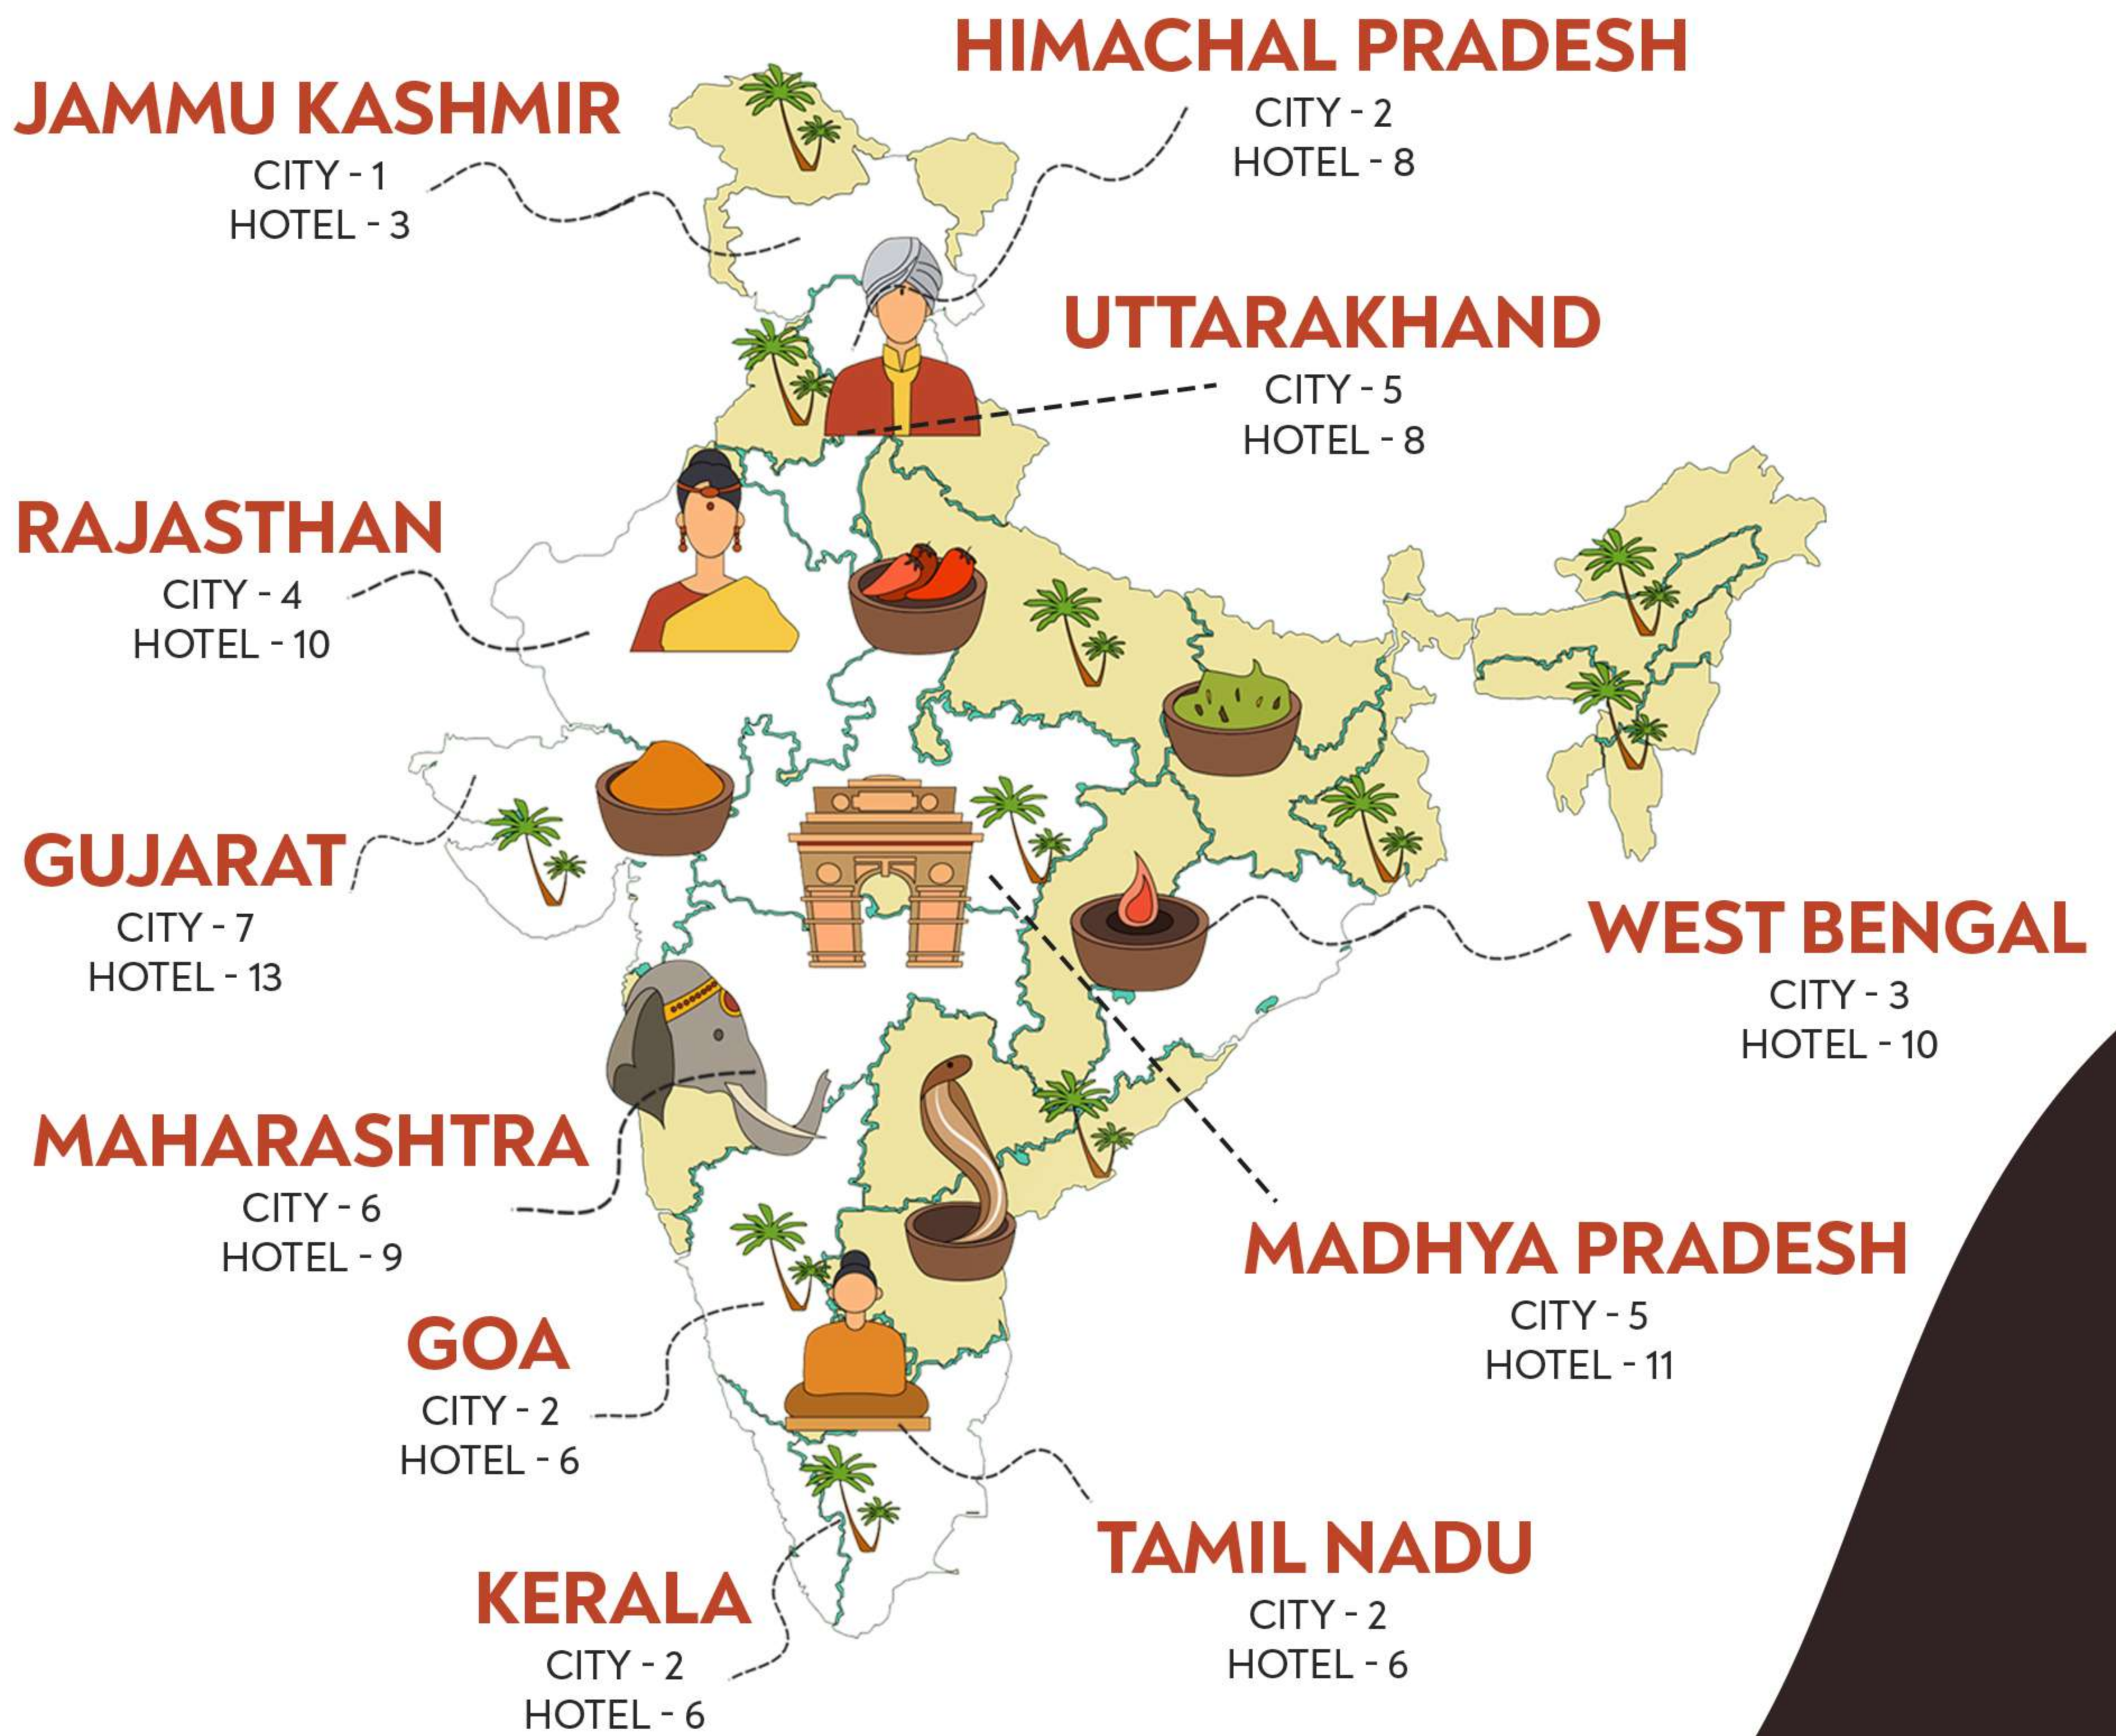

Himachal Pradesh

08 Resort & Hotels

AVAILABILITY
STATE WISE
&
CITY WISE

100+
RESORTS

11+
STATES

47+
CITIES

AHR Himalayan Monal

Manali, Himachal Pradesh

Sandhya Resort & Spa (Manali)

Manali, Himachal Pradesh

Amara Resorts Manali

Manali, Himachal Pradesh

The Zion Hotel Shimla

Shimla, Himachal Pradesh

Ashiana Clarks Inn

Shimla, Himachal Pradesh

Honeymoon Inn

Shimla, Himachal Pradesh

Hotel Willow Banks Shimla

Shimla, Himachal Pradesh

Snow Valley Resort, Shimla

Shimla, Himachal Pradesh